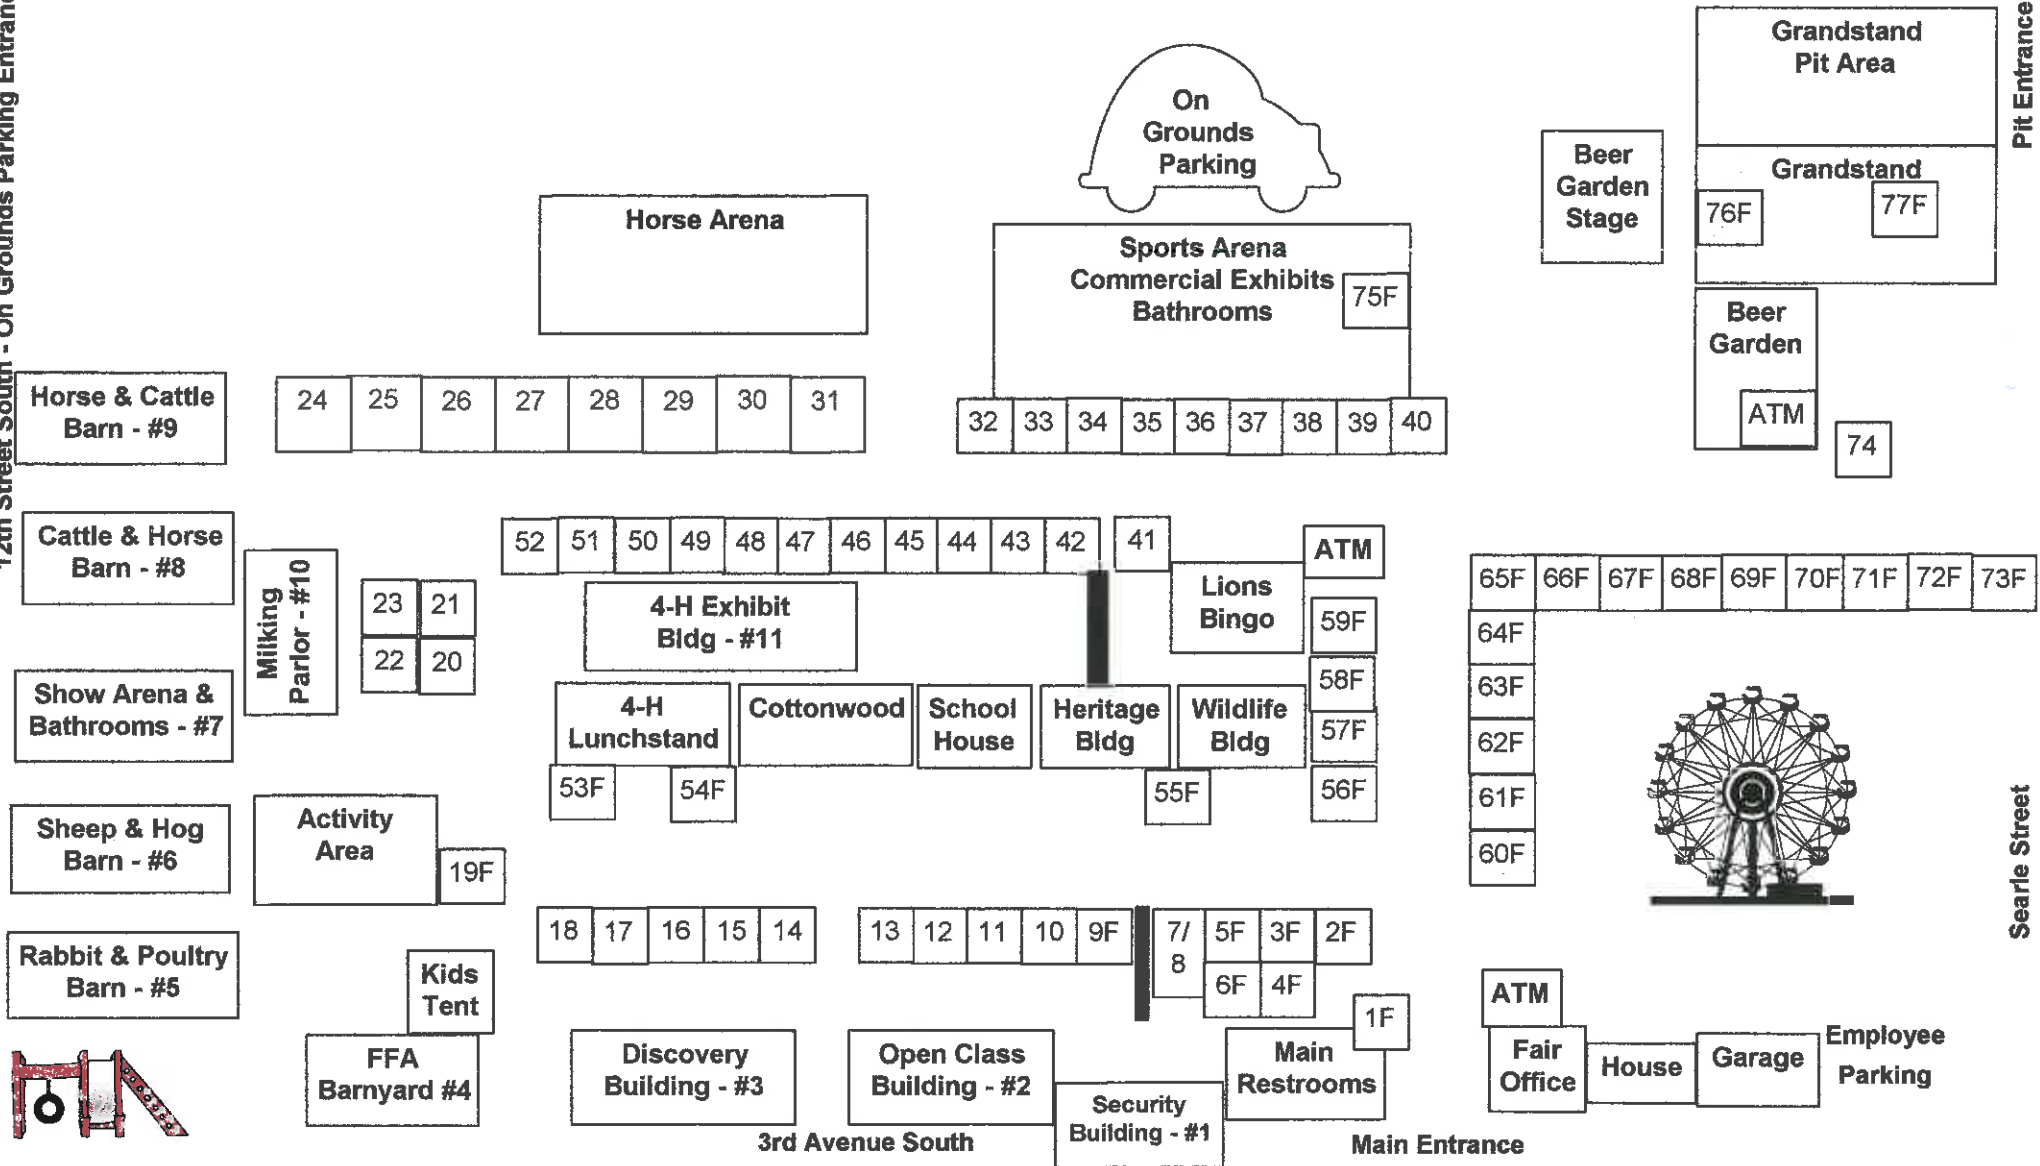

Benton County Fairgrounds
1410 3rd Ave S
Sauk Rapids, MN 56379
(320) 253-5649

12th Street South - On Grounds Parking Entrance

Pit Entrance

Searle Street