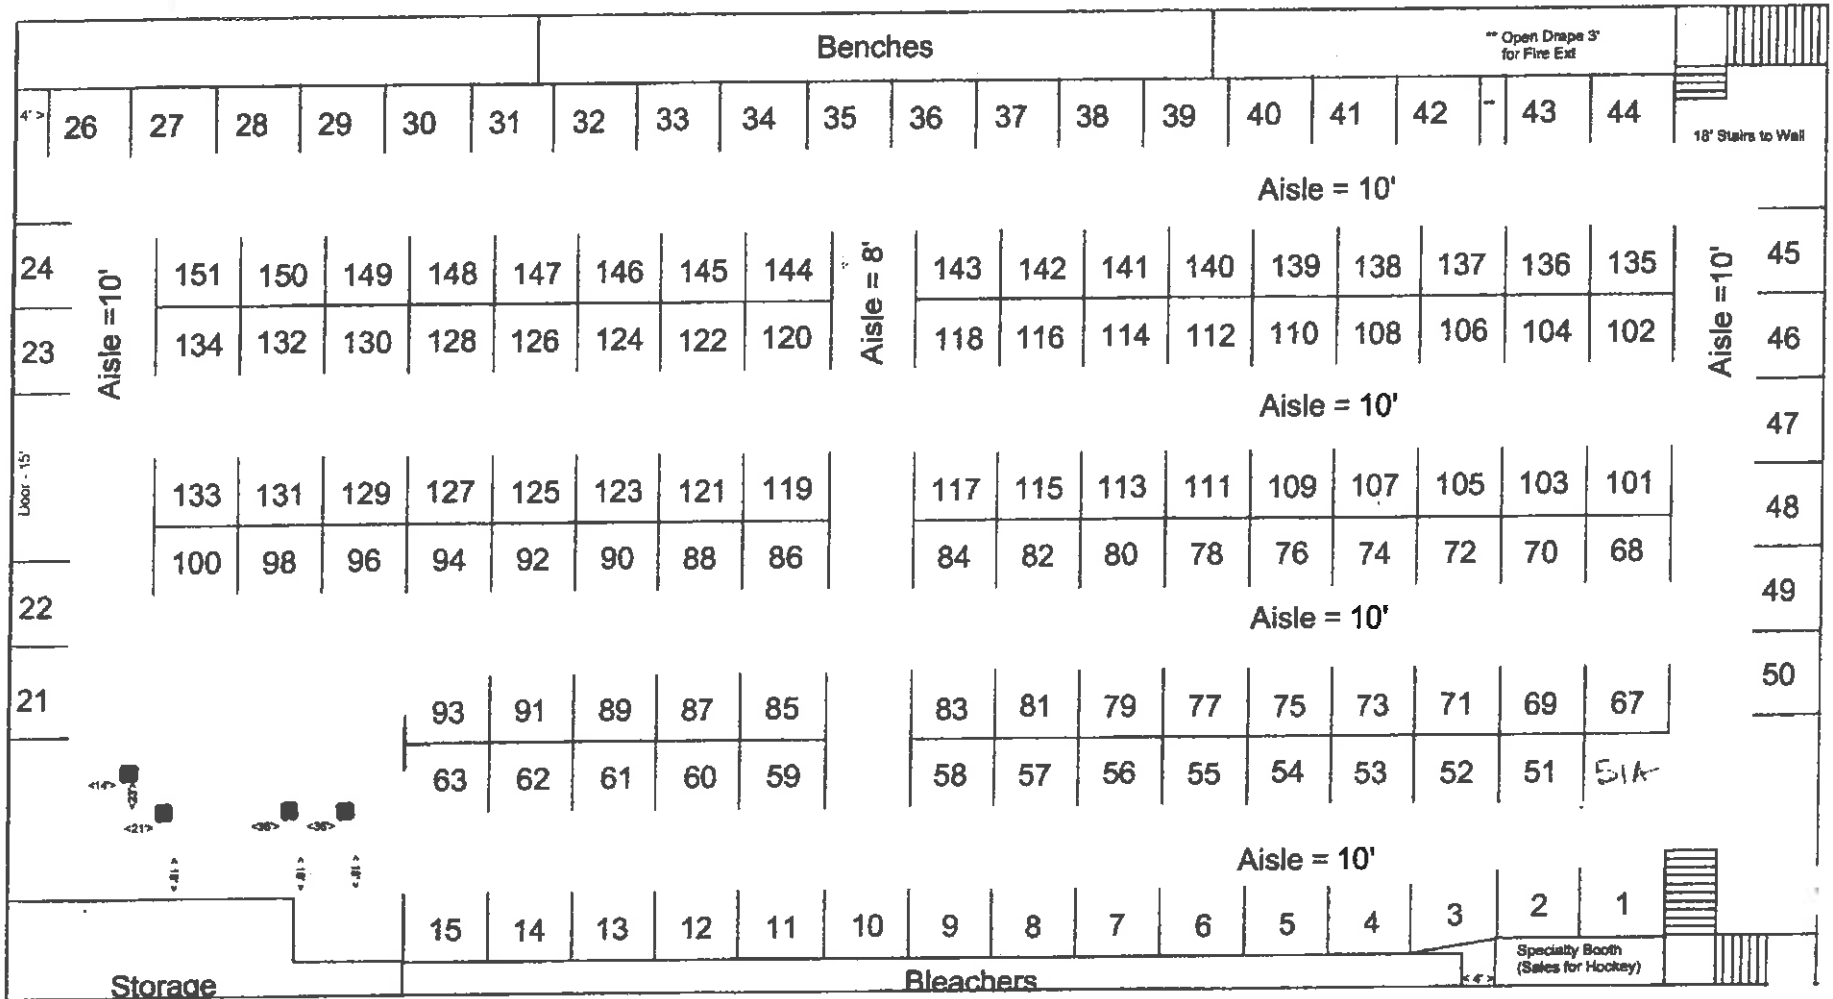

BENTON COUNTY FAIR

Sports Arena East - Sauk Rapids

10' wide x 8' deep